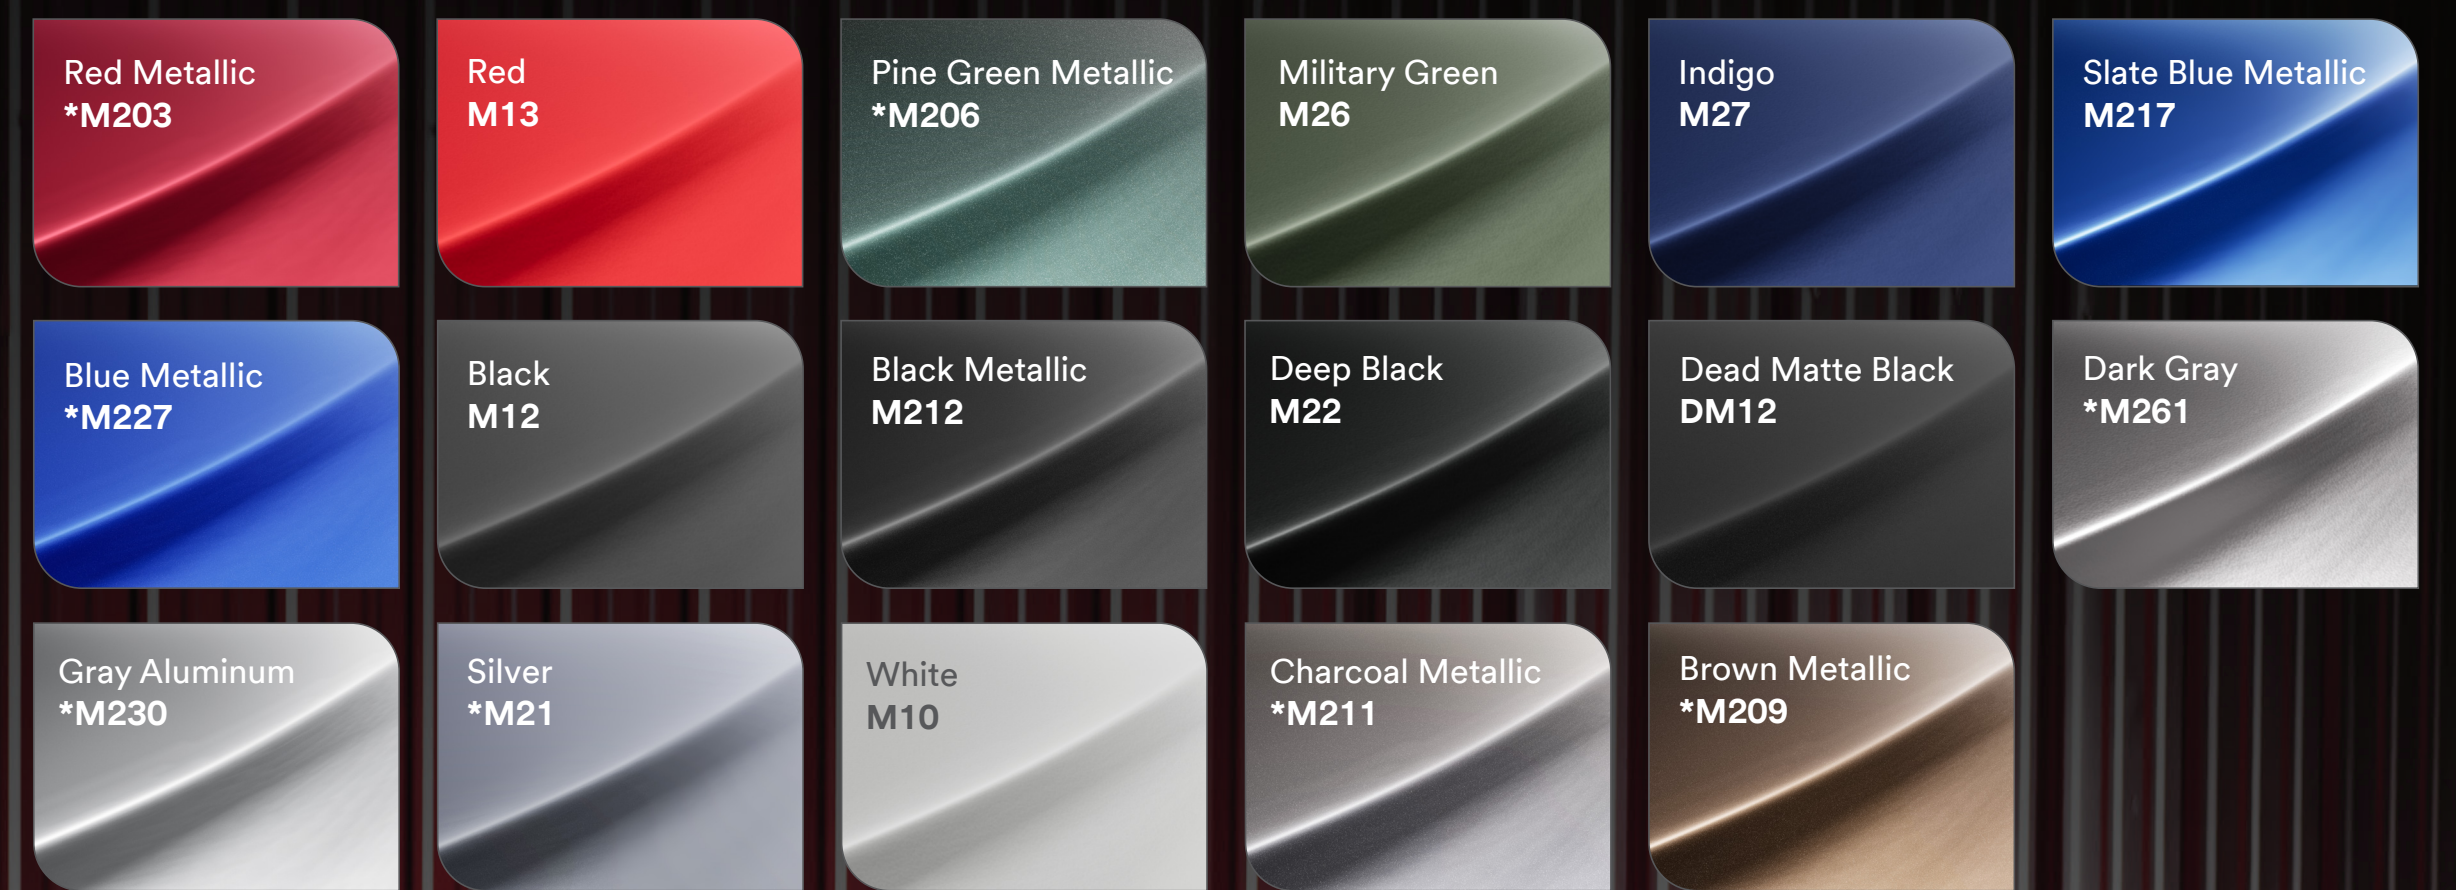

Follow your own road.

High Gloss

Gloss

Satin

Matte

Textures

Color Flips

High Gloss Black
High Gloss Hot Rod Red