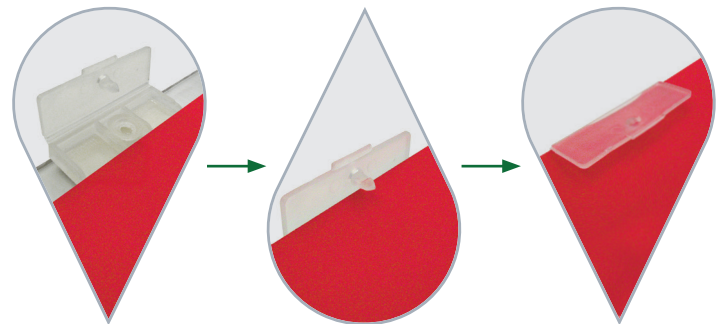

Hi-Sight

Thanks to its unique pull down poster cartridge, the Hi-Sight has many advantages over traditional poster frames.

Registered Design No. 000879876

[Instruction Video](#)

- Can be mounted up to 3 times higher than a regular frame.
- Poster change is quicker, easier and safer - no need to stretch or use ladders.
- Reduced risk of tampering and vandalism.
- Hard wearing aluminium frame.
- Fixed polycarbonate cover with magnetic seals, virtually no risk of poster loss.
- Excellent weather resistance.
- Available with custom coloured borders (no minimum order quantity).

Ideal for out of town retailers. Hi-Sight maximises visibility of store front promotions – vital in the drive for greater awareness and increased sales.

Apply finger pressure just above border and lift.

Poster cover security fixings.

Traditional frames – low visibility.

Hi-Sight – high visibility!

Outdoor (Indoor)
Wall/Window Mounted

Pull down poster cartridge for safe, quick and easy poster change.

Posters are held in place by 4 pinch holders on the top of the cartridge.

Open poster-pinch mounts to add or change posters.

Place poster within poster-pinch opening.

Close poster-pinch mounts to pierce and grip poster.

Recyclable: aluminium frames, polycarbonate poster cover

Poster Size	Display Area (mm)	O/A Dimensions (w x h x d mm)	Weight (kg)	Order Code
30" x 40"	751 x 990	858 x 1122	7.2	HIS34SA(S)
A0	830 x 1163	937 x 1295	8.4	HISA0SA(S)
40" x 60"	1005 x 1498	1112 x 1630	12	HIS46SA(S)