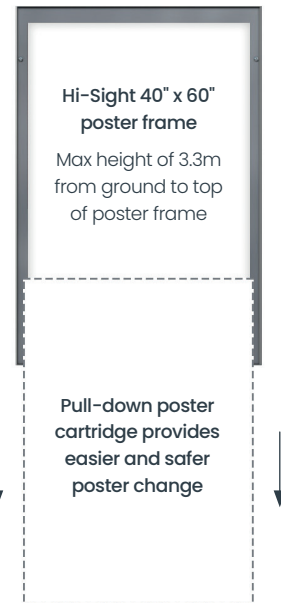

Hi-Sight

Thanks to its unique pull down poster cartridge, the Hi-Sight has many advantages over traditional poster frames.

Registered Design No. 000879876

[Instruction Video](#)

- Can be mounted up to 3 times higher than a regular frame.
- Poster change is quicker, easier and safer - no need to stretch or use ladders.
- Reduced risk of tampering and vandalism.
- Hard wearing aluminium frame.
- Fixed polycarbonate cover with magnetic seals, virtually no risk of poster loss.
- Excellent weather resistance.
- Available with custom coloured borders (no minimum order quantity).

Poster cover security fixings.

Traditional frames – low visibility.

Hi-Sight – high visibility!

Outdoor (Indoor)
Wall/Window Mounted

Pull down poster cartridge for safe, quick and easy poster change.

Posters are held in place by 4 pinch holders on the top of the cartridge.

Open poster-pinch mounts to add or change posters.

Place poster within poster-pinch opening.

Close poster-pinch mounts to pierce and grip poster.

Recyclable: aluminium frames, polycarbonate poster cover

Poster Size	Display Area (mm)	O/A Dimensions (w x h x d mm)	Weight (kg)	Order Code
30" x 40"	751 x 990	858 x 1122	7.2	HIS34SA(S)
A0	830 x 1163	937 x 1295	8.4	HISA0SA(S)
40" x 60"	1005 x 1498	1112 x 1630	12	HIS46SA(S)